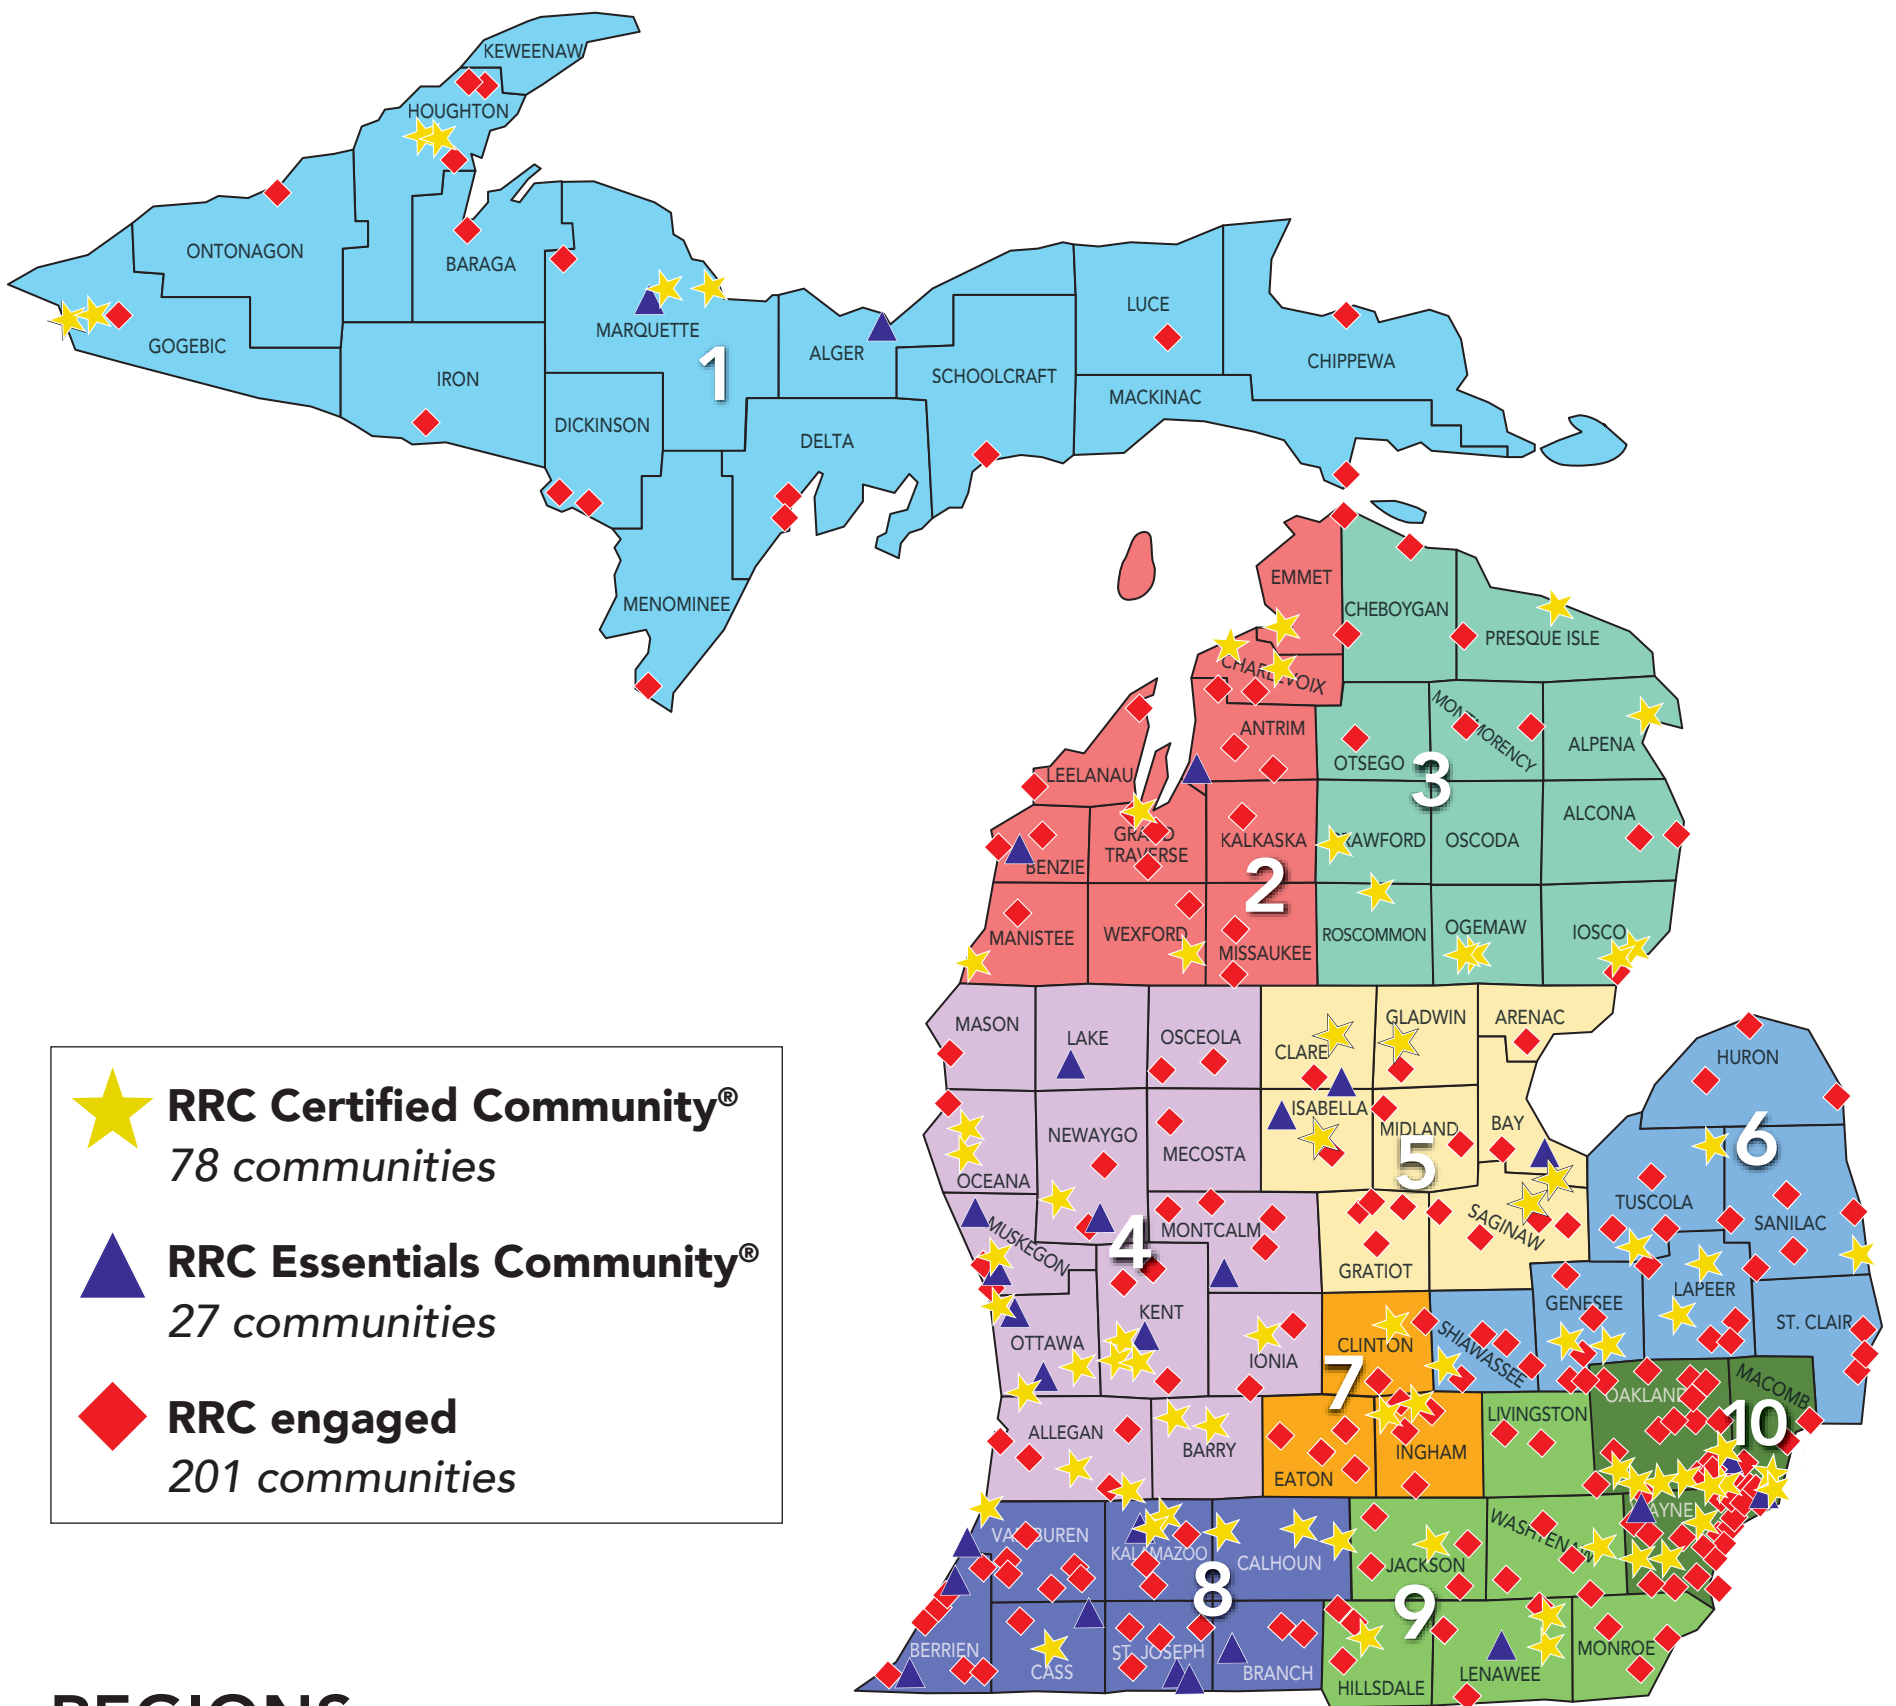

redevelopment ready communities®

- ★ **RRC Certified Community®**
  78 communities
- ▲ **RRC Essentials Community®**
  27 communities
- **RRC engaged**
  201 communities

REGIONS

1 Upper Peninsula region Pablo Majano	517.285.4165 majanop@michigan.org	6 East Michigan region Katie Rappe	517.898.7561 higgsk@michigan.org
2 Northwest region Pablo Majano	517.285.4165 majanop@michigan.org	7 South Central region Blake Newman	517.648.3437 newmanb1@michigan.org
3 Northeast region Pablo Majano	517.285.4165 majanop@michigan.org	8 Southwest region Julia Turnbull	517.599.1752 turnbullj2@michigan.org
4 West Michigan region Katie Rappe (Kent, Muskegon, Ottawa counties) Julia Turnbull	517.898.7561 rappek@michigan.org 517.599.1752 turnbullj2@michigan.org (all others)	9 Southeast Michigan region Blake Newman	517.648.3437 newmanb1@michigan.org
5 East Central Michigan region Blake Newman	517.648.3437 newmanb1@michigan.org	10 Detroit Metro region Stephanie Peña	517.420.3405 penas@michigan.org

General inquiries: RRC@michigan.org

MICHIGAN ECONOMIC
DEVELOPMENT CORPORATION